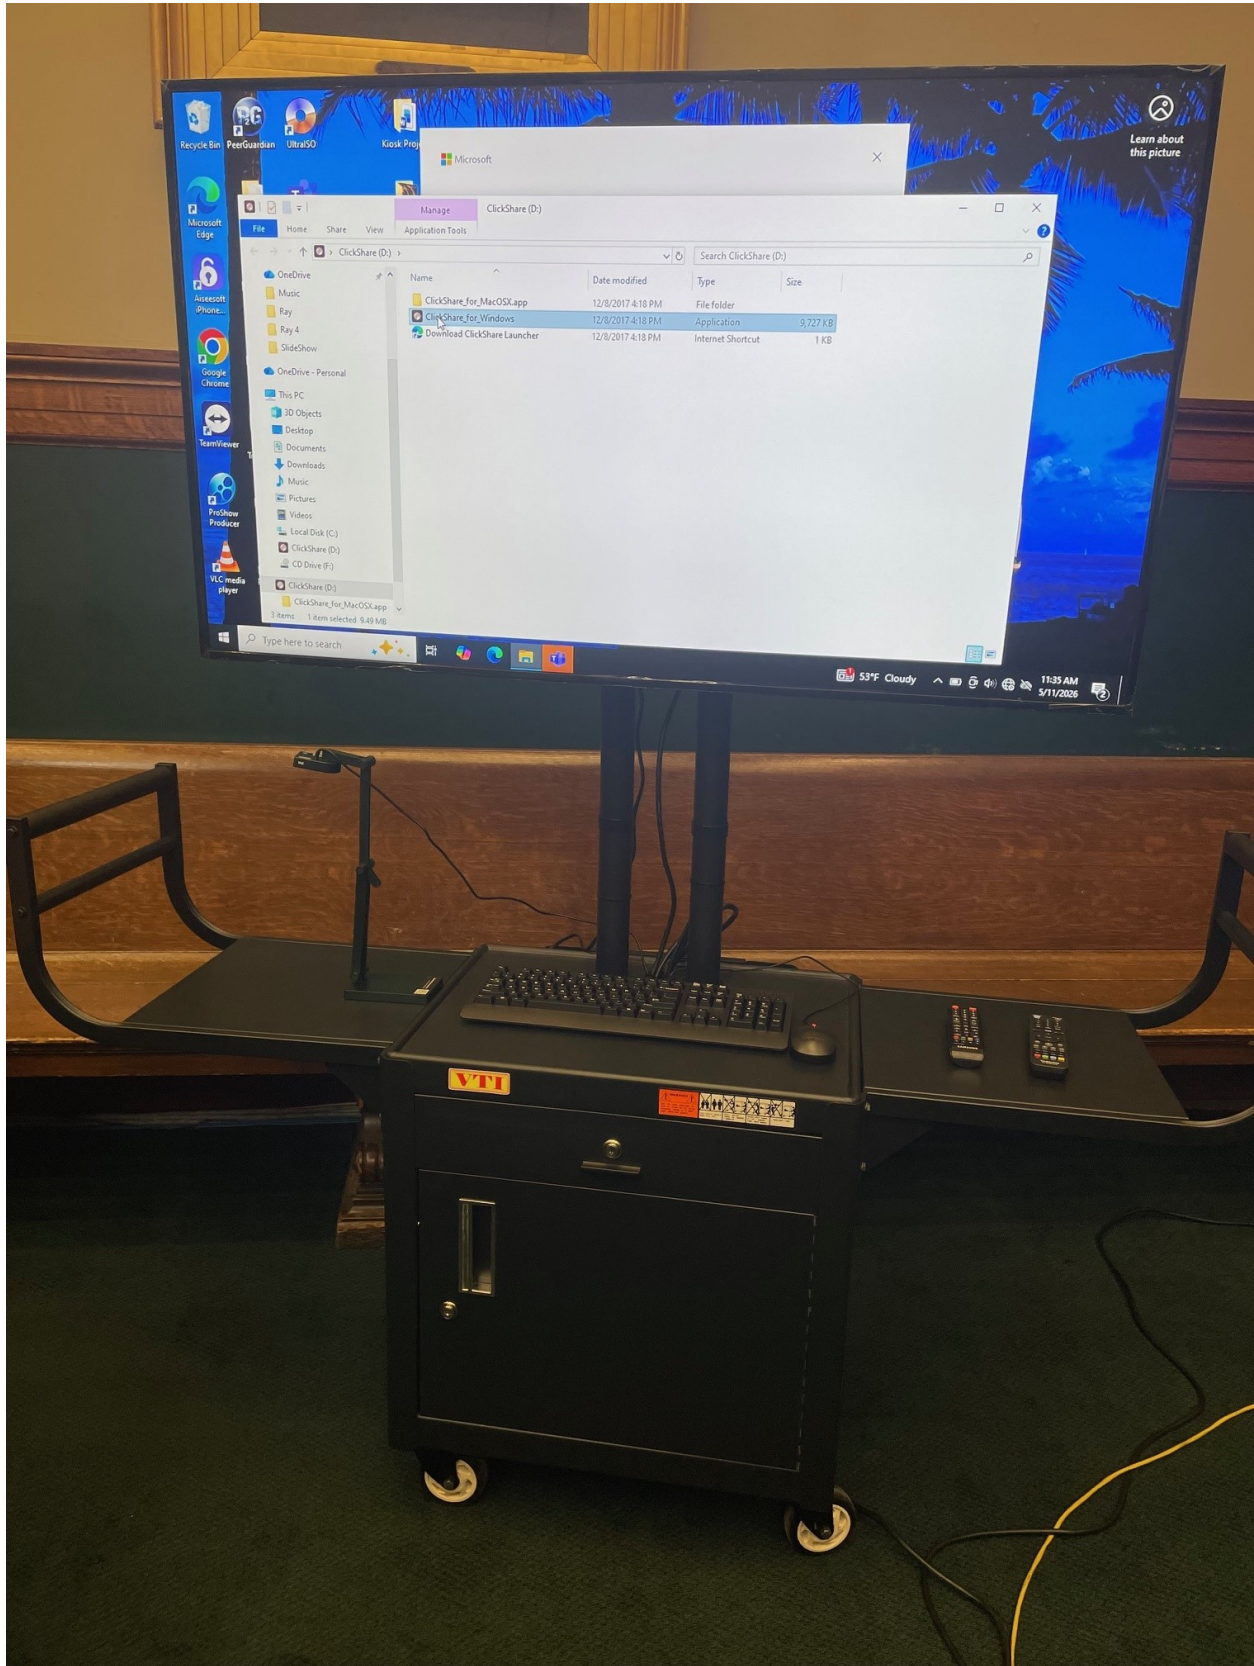

Evidence Presentation Unit (EPU) Instruction Manual

This manual provides an overview of the Evidence Presentation Unit components and basic operating instructions.

1. Full System Overview

The Evidence Presentation Unit includes a display monitor, Lenovo mini PC, document camera, Blu-ray/DVD player, wireless presentation system, keyboard, mouse, and remote controls.

2. Main Components

Barco ClickShare & TASCAM Blu-ray/DVD Player

Used for wireless screen sharing and playback of Blu-ray/DVD media.

Document Camera (ELMO)

Allows display of physical documents and objects on the presentation monitor.

Keyboard & Mouse Work Surface

Provides operator control for the Lenovo PC and connected presentation devices.

Lenovo Mini PC

Primary computer used to run presentations, video playback, and evidence display.